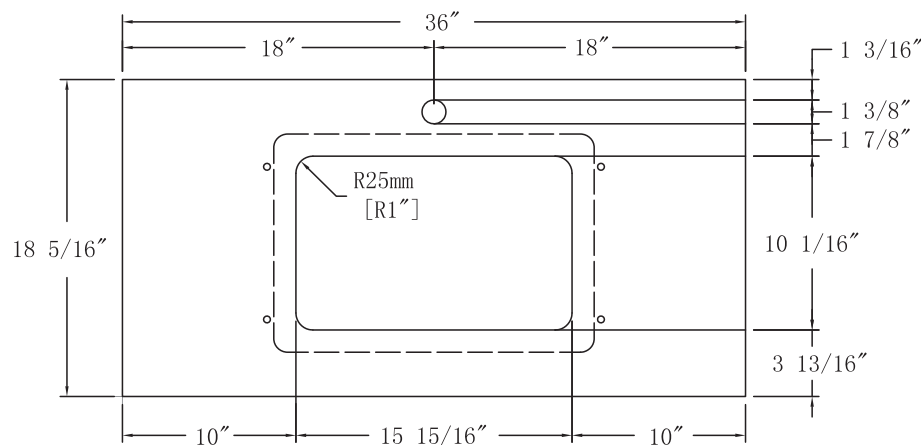

SPECIFICATIONS / TECHNICAL DATA

SINTERED STONE TOP

SINGLE SINK

36"

ATTENTION! Dimensions may vary by up to 3/8". It is highly recommended to pull all dimensions of actual model for installation and measuring purposes.

MODEL# SS36