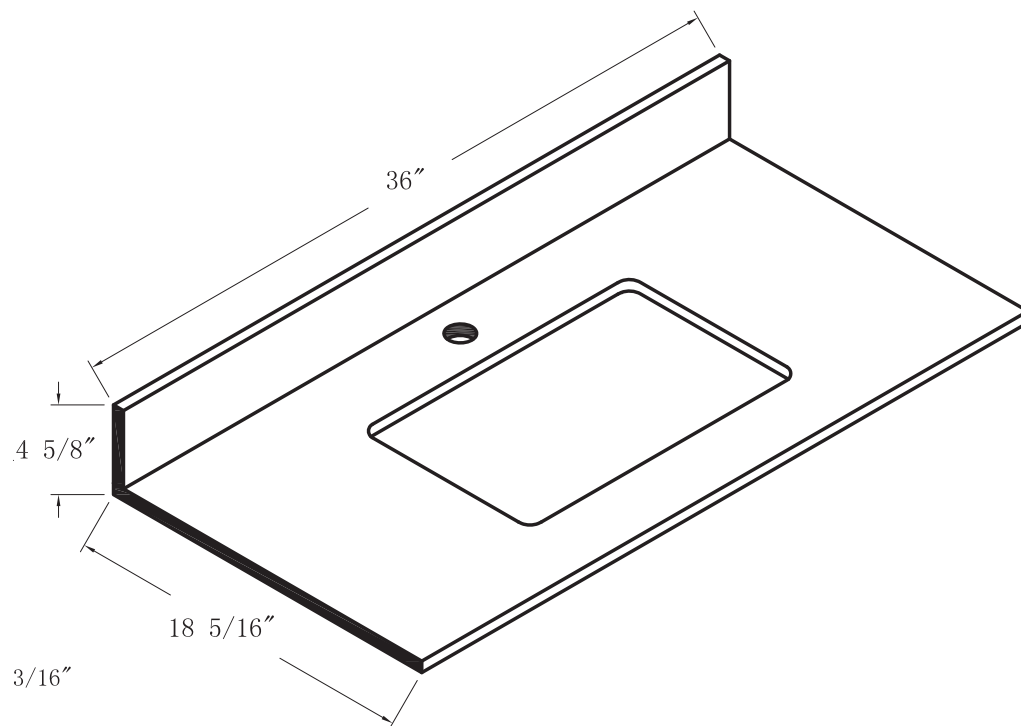

SPECIFICATIONS / TECHNICAL DATA

SINTERED STONE TOP

SINGLE SINK

36"

ATTENTION! Dimensions may vary by up to 3/8". It is highly recommended to pull all dimensions of actual model for installation and measuring purposes.

MODEL# SS36